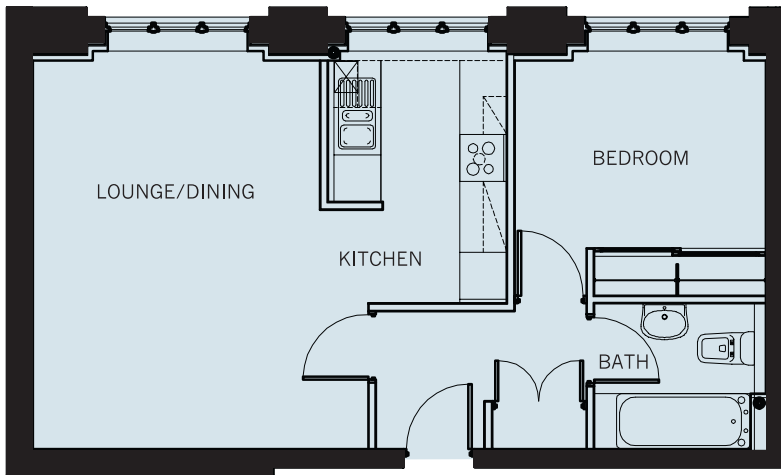

Sizes are based on maximum measurements and are for indication only.
Any intending purchaser should satisfy themselves by inspection or otherwise as to their accuracy.

STYLE 0
X 1 CONVERSION
1 BEDROOM
47sqm 506sqft

FLOOR PLANS...

STYLE 0 DIMENSIONS

APARTMENT NO: S.2

LOUNGE/DINING:	5.05m x 4.25m	16'7" x 13'11"
BEDROOM:	3.20m x 2.50m	10'6" x 8'2"
KITCHEN:	3.20m x 2.30m	10'6" x 7'6"
BATHROOM:	2.05m x 1.85m	6'9" x 6'1"