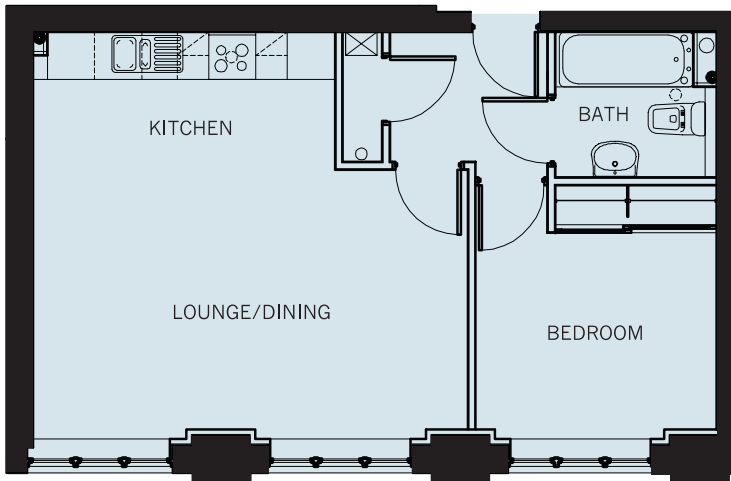

Sizes are based on maximum measurements and are for indication only.
Any intending purchaser should satisfy themselves by inspection or otherwise as to their accuracy.

STYLE **N**
X **1** CONVERSION
1 BEDROOM
45sqm **484**sqft

FLOOR PLANS...

STYLE **N** DIMENSIONS

APARTMENT NO: **S.4**

LOUNGE/KITCHEN:	5.55m x 5.15m	18'2" x 16'11"
BEDROOM:	3.05m x 2.60m	10'0" x 8'6"
BATHROOM:	2.05m x 1.85m	6'9" x 6'1"