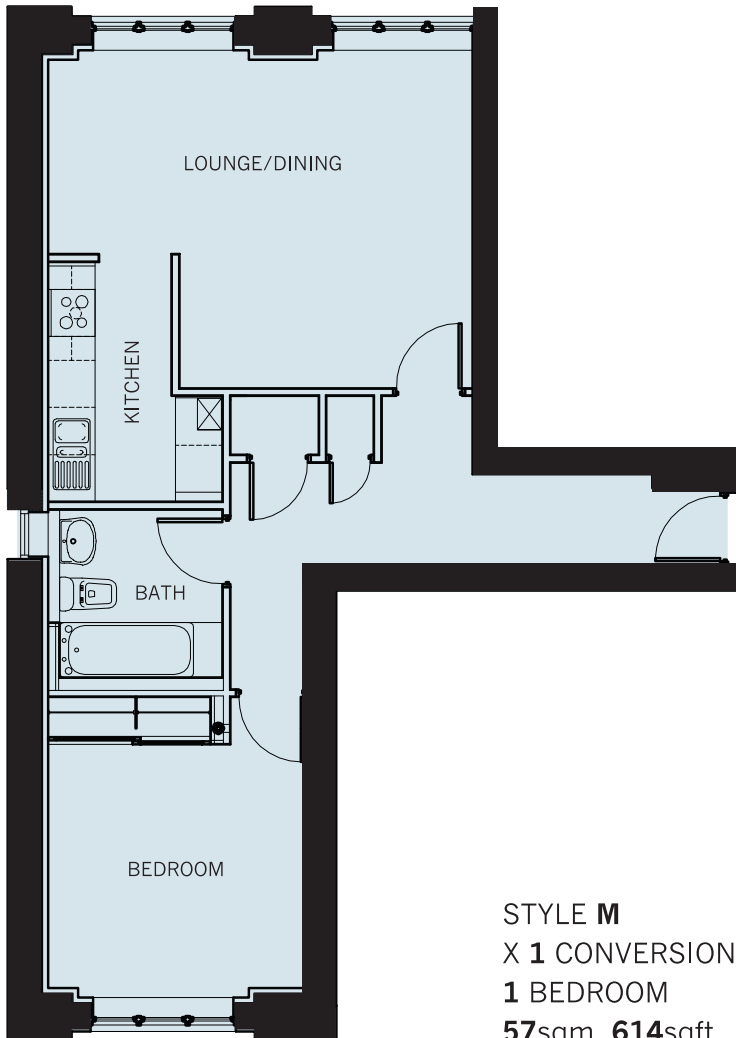

Sizes are based on maximum measurements and are for indication only.  
Any intending purchaser should satisfy themselves by inspection or otherwise as to their accuracy.

## FLOOR PLANS...

### STYLE M DIMENSIONS

APARTMENT NO: S.3

LOUNGE/DINING:	5.40m x 4.30m	17'9" x 14'1"
BEDROOM:	3.35m x 3.20m	11'0" x 10'6"
KITCHEN:	3.05m x 2.20m	10'0" x 7'3"
BATHROOM:	2.15m x 2.10m	7'1" x 6'11"