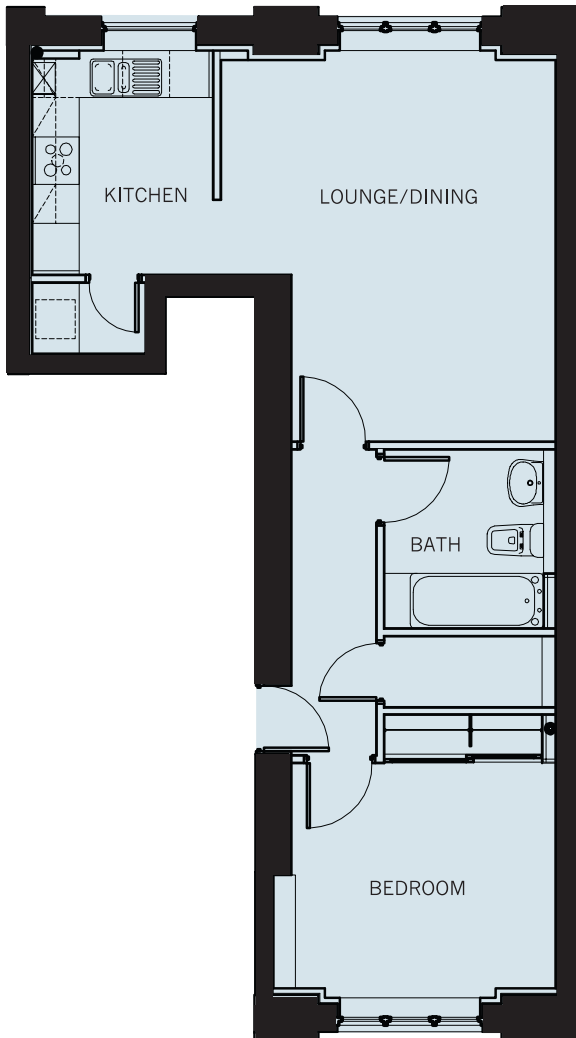

Sizes are based on maximum measurements and are for indication only.
Any intending purchaser should satisfy themselves by inspection or otherwise as to their accuracy.

STYLE **K**
X **1** CONVERSION
1BEDROOM
52sqm **560**sqft

FLOOR PLANS...

STYLE **K** DIMENSIONS

APARTMENT NO: **F.4**

LOUNGE/DINING:	4.95m x 4.25m	16'3" x 13'11"
BEDROOM:	3.35m x 2.95m	11'0" x 9'8"
KITCHEN:	3.90m x 2.30m	12'10" x 7'6"
BATHROOM:	2.25m x 2.05m	7'5" x 6'9"