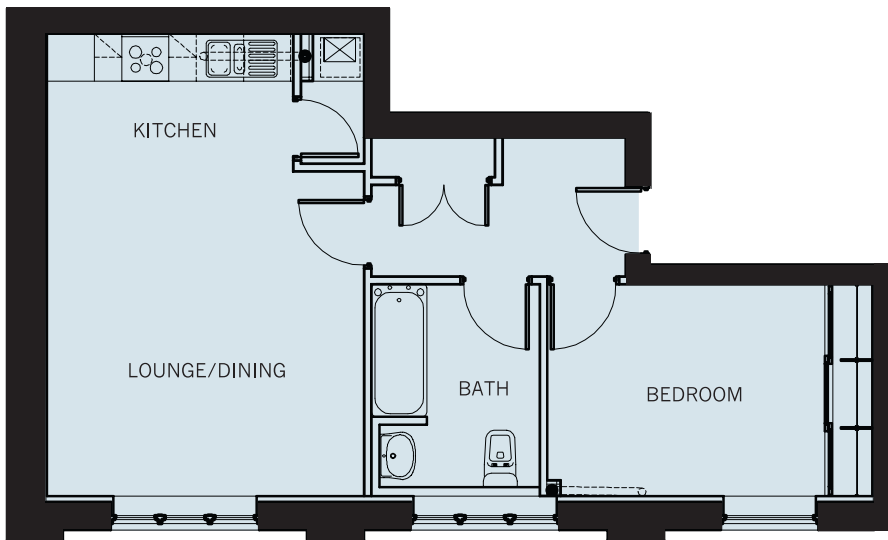

Sizes are based on maximum measurements and are for indication only.
Any intending purchaser should satisfy themselves by inspection or otherwise as to their accuracy.

STYLE J
X 1 CONVERSION
1BEDROOM
48sqm 517sqft

FLOOR PLANS...

STYLE J DIMENSIONS

APARTMENT NO: F.6

LOUNGE/KITCHEN:	5.85m x 4.05m	19'2" x 13'3"
BEDROOM:	3.55m x 2.70m	11'8" x 8'10"
BATHROOM:	2.55m x 2.15m	8'4" x 7'1"