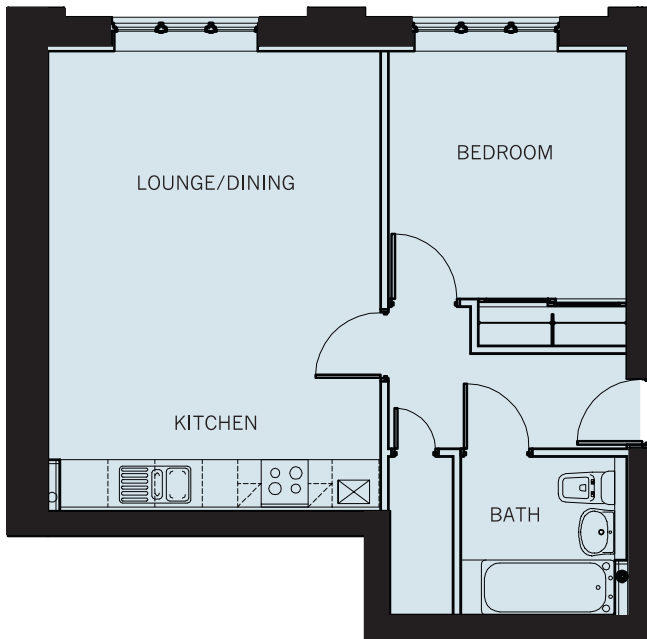

Sizes are based on maximum measurements and are for indication only.
Any intending purchaser should satisfy themselves by inspection or otherwise as to their accuracy.

STYLE I
X 1 CONVERSION
1BEDROOM
47sqm 506sqft

FLOOR PLANS...

STYLE I DIMENSIONS

APARTMENT NO: F.5

LOUNGE/KITCHEN:	5.75m x 4.25m	18'10" x 13'11"
BEDROOM:	3.10m x 3.05m	10'2" x 10'10"
BATHROOM:	2.00m x 1.95m	6'6" x 6'5"