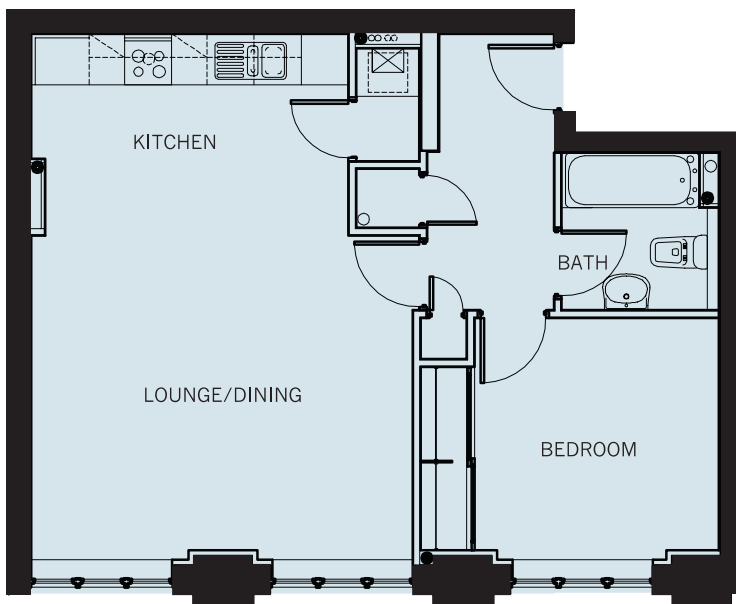

Sizes are based on maximum measurements and are for indication only.
Any intending purchaser should satisfy themselves by inspection or otherwise as to their accuracy.

STYLE F
X 2 CONVERSIONS
1 BEDROOM
55sqm 592sqft

FLOOR PLANS...

STYLE F DIMENSIONS

APARTMENT NO: G.3, F.3

LOUNGE/KITCHEN:	6.65m x 4.85m	21'10" x 15'11"
BEDROOM:	3.16m x 3.05m	10'4" x 10'0"
BATHROOM:	2.04m x 1.85m	6'8" x 6'1"