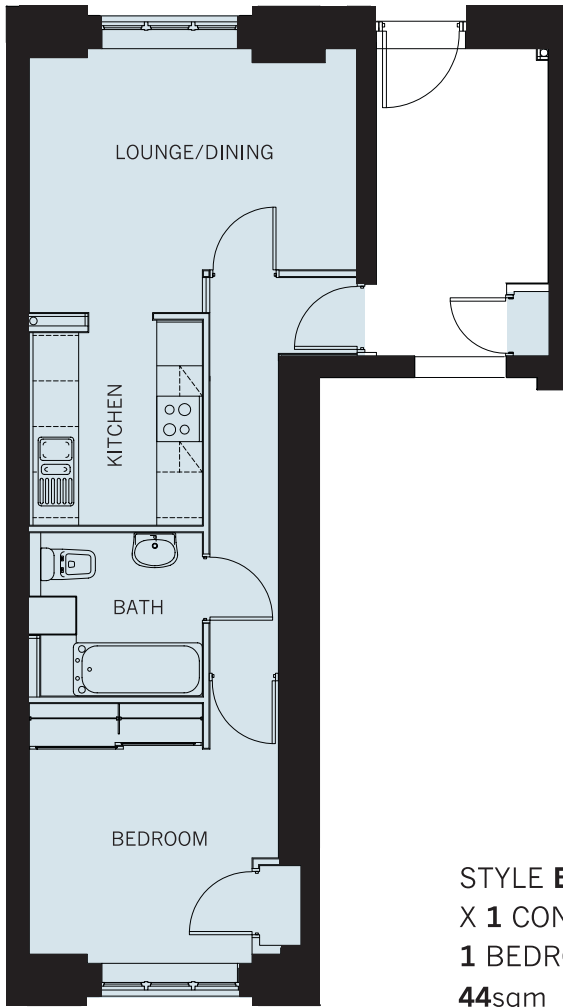

Sizes are based on maximum measurements and are for indication only.
Any intending purchaser should satisfy themselves by inspection or otherwise as to their accuracy.

STYLE E
X 1 CONVERSION
1 BEDROOM
44sqm 474sqft

FLOOR PLANS...

STYLE E DIMENSIONS

APARTMENT NO: G.4

LOUNGE/DINING:	4.28m x 3.45m	14'0" x 11'4"
BEDROOM:	3.30m x 2.65m	10'10" x 8'8"
KITCHEN:	2.25m x 2.73m	7'5" x 8'11"
BATHROOM:	2.15m x 2.73m	7'1" x 8'11"