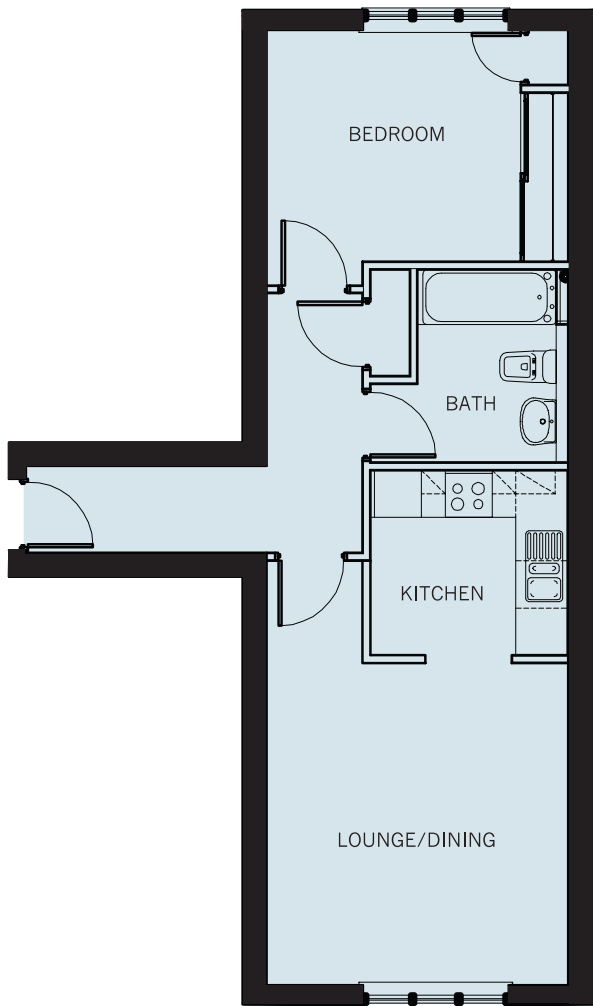

Sizes are based on maximum measurements and are for indication only.  
Any intending purchaser should satisfy themselves by inspection or otherwise as to their accuracy.

**STYLE C**  
**X 2 CONVERSION**  
**1 BEDROOM**  
**50sqm 538sqft**

## FLOOR PLANS...

### STYLE C DIMENSIONS

APARTMENT NO'S: G.6, F.7

LOUNGE/DINING:	4.05m x 3.85m	13'3" x 12'8"
BEDROOM:	3.25m x 2.90m	10'8" x 9'6"
KITCHEN:	2.58m x 2.38m	8'2" x 7'10"
BATHROOM:	2.40m x 2.48m	7'10" x 8'2"