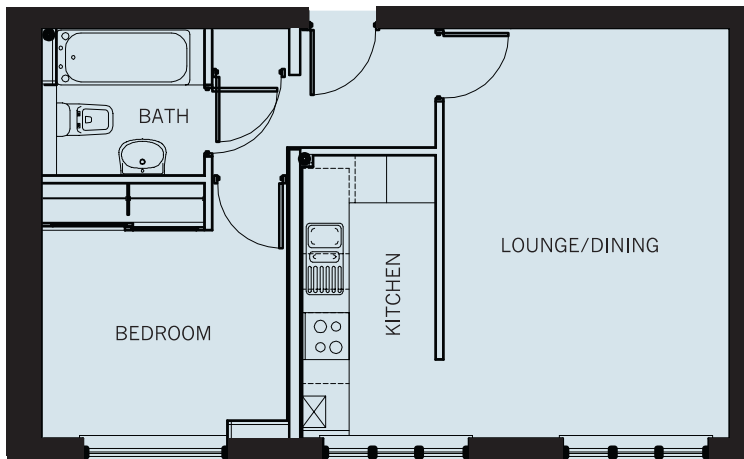

Sizes are based on maximum measurements and are for indication only.  
Any intending purchaser should satisfy themselves by inspection or otherwise as to their accuracy.

**STYLE B**  
**X 4 CONVERSION**  
**1 BEDROOM**  
**45sqm 484sqft**

## FLOOR PLANS...

### STYLE B DIMENSIONS

APARTMENT NO'S: G.8, F.9

(G.7, F.8 handed)

LOUNGE/DINING:	5.20m x 3.60m	17'1" x 11'10"
BEDROOM:	3.15m x 2.65m	10'4" x 8'3"
KITCHEN:	3.60m x 1.70m	11'10" x 5'7"
BATHROOM:	1.90m x 1.90m	6'3" x 6'3"